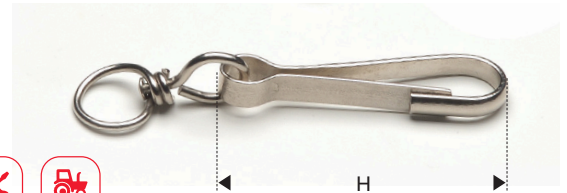

Moschettone Simplex* Simplex snap*

Acciaio Steel

▪ Nichelato con givolare Nickel-plated with swivel

cod. art. art. code	H mm	peso cad.gr weight gr/each
M16030FK	30	4
M16040FK	40	8
M16050FK	50	15
M16060FK	60	20
M16070FK	70	34
M16080FK	80	47
M16090FK	90	66
M16100FK	100	85
M16120FK	120	140