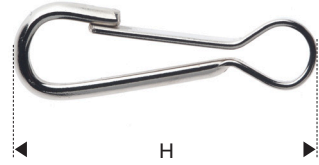

Molla* Simplex snap*

Acciaio Steel

▪ **Nichelata** Nickel-plated without swivel

cod.art. art. code	H mm	peso cad.gr weight gr/each
M16030FK/S	30	3
M16040FK/S	40	6,5
M16050FK/S	50	10
M16060FK/S	60	18
M16070FK/S	70	23
M16080FK/S	80	36
M16090FK/S	90	48
M16100FK/S	100	74
M16120FK/S	120	120