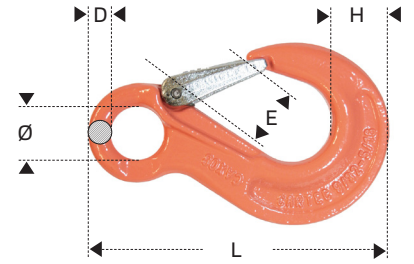

Gancio sling con occhiolo e sicurezza grado 100
G100 eye sling hook with latch

Grado 100

▪ Verniciato Powder coated

codice art. art. code	misura mm size mm	misura pollici size in	q.tà per scatola q.ty per box	peso kg weight kg	carico lav. ton. W.L.L. tons	carico rott. ton. B.L. tons	Ø ±1 mm	D ±1 mm	E ±2 mm	H ±1 mm	L ±2,5 mm
GC01-7701/6	6	1/4	20	0,25	1,40	5,60	20,5	10,0	19,0	20,0	111,0
GC01-7702/8	7/8	5/16	20	0,50	2,50	10,00	25,0	11,0	26,0	29,0	141,0
GC01-7703/10	10	3/8	12	0,97	4,00	16,00	34,0	16,0	31,0	33,0	180,0
GC01-7704/13	13	1/2	10	1,90	6,70	26,80	43,0	19,0	40,0	42,0	220,0
GC01-7705/16	16	5/8	4	3,30	10,00	40,00	50,0	24,5	45,0	50,0	257,5
GC01-7706/20	20	3/4	2	4,50	16,00	64,00	55,0	27,0	52,0	53,0	283,0