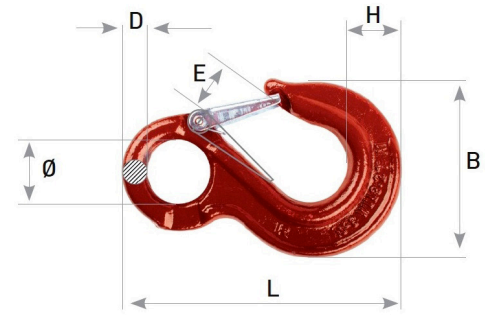

**Gancio sling con occhiolo e sicurezza grado 80
G80 eye sling hook with latch**

Grado 80

▪ Verniciato Powder coated

codice art. art. code	misura mm size mm	misura pollici size in	q.tà per scatola q.ty per box	peso kg weight kg	carico lav. ton. W.L.L. tons	carico rott. ton. B.L. tons	Ø±1 mm	D±1 mm	E±1 mm	H±1 mm	B±2 mm	L±2 mm
RL01-7701/6	6	1/4	20	0,27	1,12	4,48	20,5	8,5	20,5	20,0	68,0	109,0
RL01-7702/8	7/8	5/16	20	0,50	2,00	8,00	25,0	11,0	24,5	27,0	84,0	133,5
RL01-7703/10	10	3/8	12	0,90	3,15	12,60	34,0	14,0	29,0	33,0	102,5	167,5
RL01-7704/13	13	1/2	10	1,50	5,30	21,20	42,5	17,5	35,4	40,0	128,5	207,5
RL01-7705/16	16	5/8	4	2,75	8,00	32,00	52,0	22,0	44,0	49,0	156,5	253,0
RL01-7706/20	20	3/4	2	4,50	12,50	50,00	55,0	27,0	52,0	53,0	187,0	300,0