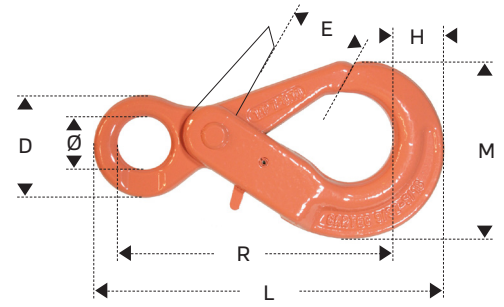

**Gancio self locking con occhiolo grado 100
G100 eye self locking hook**

Grado **100**

• Verniciato Powder coated

codice art. art. code	misura mm size mm	misura pollici size in	q.tà per scatola q.ty per box	peso kg weight kg	carico lav. ton. W.L.L. tons	carico rott. ton. B.L. tons	Ø mm	D±1 mm	E±1 mm	H±1 mm	R±2 mm	M±2 mm	L±3 mm
GC01-6001/6	6	1/4	24	0,50	1,40	5,60	21,0	43,0	28,0	21,0	109,0	70,0	141,0
GC01-6002/8	7/8	5/16	18	0,96	2,50	10,00	25,0	51,0	34,0	26,0	135,0	90,0	173,0
GC01-6003/10	10	3/8	8	1,65	4,00	16,00	33,0	64,5	45,0	30,0	168,0	108,0	214,0
GC01-6004/13	13	1/2	6	3,25	6,70	26,80	40,0	80,0	51,0	40,0	205,0	138,5	265,0
GC01-6005/16	16	5/8	2	6,10	10,00	40,00	50,0	104,0	60,0	50,0	251,0	170,5	328,0
GC01-6006/20	18/20	3/4	1	9,80	16,00	64,00	60,0	120,0	70,0	67,0	290,0	192,5	387,0
GC01-6007/22	22	7/8	1	14,40	19,00	76,00	70,0	134,0	80,0	70,0	322,0	205,0	424,0